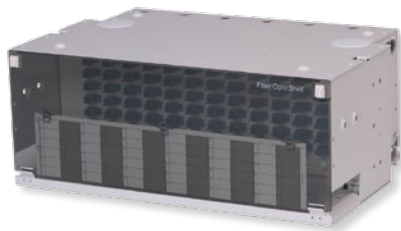

A Furukawa Company

LGX[®] Fiber Optic Shelves (Termination)

High-Density Frame Mount Fiber Access Units

7" Front Access Shelf

7" Termination Shelf

7" Termination Shelf shown equipped with adapters. Shelves are sold with and without adapters (See ordering guide).

Features and Benefits

- Indoor fiber management
- Mount in 19" or 23" frame installations
- Universal frame/wall mount brackets included
- Fiber management rings included
- Front and rear door access
- Front access shelves are available in 7" and 9" shelves
- Key lock door available
- Fiber jumper management
- Splitter management capable
- WDM management capable
- 7" Shelves use 1000 series panels
- 9" Shelves use 1200 series panels
- White and black color options on all shelves

Product Description

The OFS LGX Optical Fiber Management Termination Shelves, regarded as the original fiber frame solution, are used to complete existing 19" or 23" fiber frame installations. Available in 7" and 9" high versions, the LGX termination shelves can be combined to create "design specific" solutions and meet your application needs. They can also hold many of the standard industry adapter types like the LC, SC, ST, and FC.