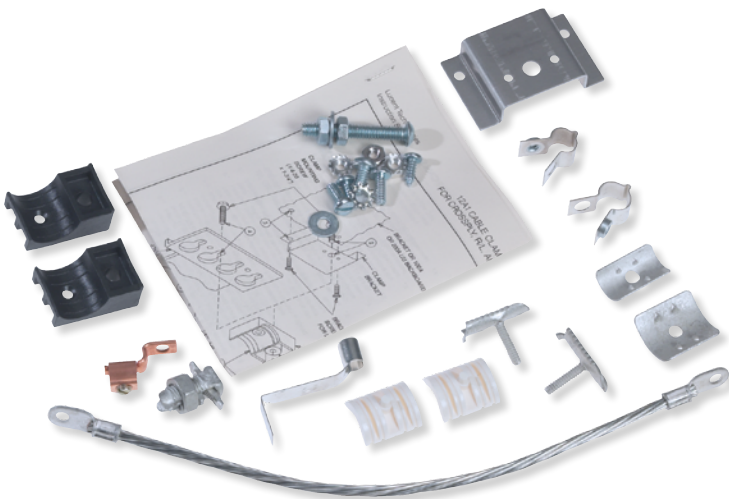

* LST1U Standard Patch Panel which allows jumpers in the front and cable entry in the rear
LST1F Front Access Shelf where the panel folds out to provide access to the front

A Furukawa Company

LGX® Fiber Optic Shelves (Termination)

Panel Ordering Information				
Description	Comcode	Adapter Type	Shelf Size (in.)	Ports/Panel
1000FC1-6 E/W ADAPTERS	106225923	FC (SM/MM)	7	6
1000LC-6 E/W SMPLEX (SM)	300398435	LC	7	6
1000LCA-6 E/W SIMPLEX (SM)	300398443	LCA	7	6
1000SC1-8 E/W SC (SM)	107187650	SC	7	8
1000SC1-6 E/W SC (SM)	106500630	SC	7	6
1000SC1-6 E/W SC SM OFF CENTER	300410420	SC (A3063)	7	6
1000SCA-6 E/W (A3863)	300407137	SCA (A3863)	7	6
1000ST1-6 E/W ST (SM)	106500622	ST (SM)	7	6
1000ST1-8 E/W ST (SM)	107187643	ST (SM)	7	8
PNL 7" EW SM/C12LC BLUE	109171785	LC Ganged	7	12
PNL 7" EW SM/C6SC BLUE	109171793	SC Ganged	7	6
PNL 7" EW SM/C6ST BLUE	109171801	ST Ganged	7	6
1200SC1-12 E/W SC (SM)	107719049	SC	9	12
1200ST1-12 E/W ST (SM)	107723439	ST (SM)	9	12

Accessories for Termination Shelf		
Product Code	Comcode	Description
12A1 Clamp	104384490	Metallic Sheath Cable Clamp
12A2 Clamp	106230337	Dielectric Sheath Cable Clamp
12A1 Clamp w/o strap	301006888	Metallic Sheath Cable Clamp without the ground strap
12A3L Clamp	108527433	Metallic and Dielectric Cables .25" to 1.5" up to 864 Cable OFS
S1-1X2-1315-SCA-S-BAL-F	300387610	Balanced 1X2 splitter with SCA input and output
S1-1X4-1315-LCA-S-BAL-F	300387214	Balanced 1X4 splitter with LCA input and output
S1-1X16-FULL-MPO/SCA-S-BAL-F	300574191	Balanced 1X16 splitter with SCA input and MPO output