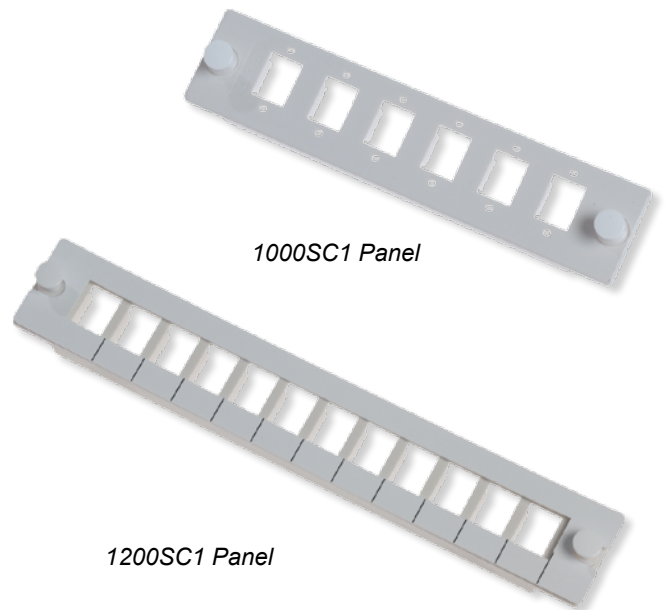

1000SC1 Panel

1200SC1 Panel