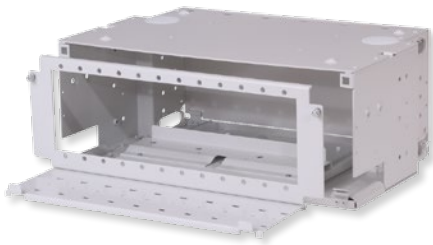

A Furukawa Company

LGX[®] Fiber Optic Shelves (Termination)

High-Density Frame Mount Fiber Access Units

7" Front Access Shelf

7" Termination Shelf

7" Termination Shelf shown equipped with adapters. Shelves are sold with and without adapters (See ordering guide).

Features and Benefits

- Indoor fiber management
- Mount in 19" or 23" frame installations
- Universal frame/wall mount brackets included
- Fiber management rings included
- Front and rear door access
- Front access shelves are available in 7" and 9" shelves
- Key lock door available
- Fiber jumper management
- Splitter management capable
- WDM management capable
- 7" Shelves use 1000 series panels
- 9" Shelves use 1200 series panels
- White and black color options on all shelves

Product Description

The OFS LGX Optical Fiber Management Termination Shelves, regarded as the original fiber frame solution, are used to complete existing 19" or 23" fiber frame installations. Available in 7" and 9" high versions, the LGX termination shelves can be combined to create "design specific" solutions and meet your application needs. They can also hold many of the standard industry adapter types like the LC, SC, ST, and FC.

Attributes

- Dimensions; weight:
- 7" Shelf: 17" W x 11.5" D x 7" H;
5 lbs empty weight/9 lbs shipping weight
- 9" Shelf: 17" W x 11.5" D x 9" H;
9 lbs empty weight/13 lbs shipping weight
- Aluminum alloy sheet 0.09" [2.28 mm] thick
- Powder coated paint
- Common key locks available