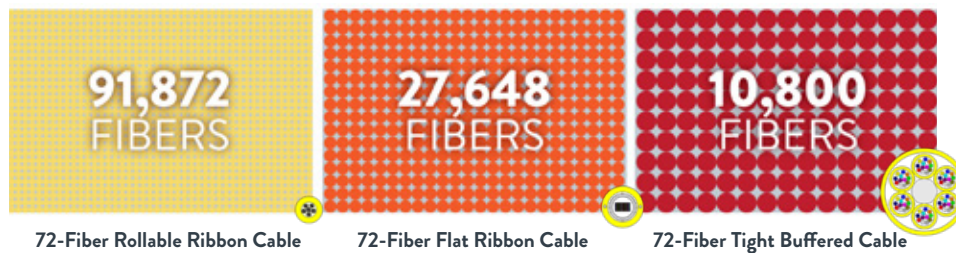

ROLLABLE RIBBON CABLE SOLUTIONS GUIDE

Inside Plant and Indoor/Outdoor

WHAT IS ROLLABLE RIBBON?

Rollable ribbon technology is the newest optical fiber ribbon design from OFS.

To form these ribbons, fibers are partially bonded to each other at intermittent points.

Rollable ribbons combine ribbon mass fusion splicing speeds with the density of loose tubes, giving the best of both technologies.

AccuFLEX Rollable Ribbon Cable

AccuRiser Rollable Ribbon
Indoor/Outdoor Cable

R-Pack Rollable Ribbon
Backbone Cable

AccuTube Rollable Ribbon
Indoor/Outdoor Building Cable

WHY ROLLABLE RIBBON?

Maximizes Duct Utilization

Smaller, Lighter Weight

Enables Mass Fusion Splicing

Easily Rolled and Routed

Reduces Prep Time

CABLE TRAY/LADDER RACK APPLICATIONS - 12x8"

More Fibers per Tray

Increased density improves data center space efficiency

Different designs for different applications

SPLICING ROLLABLE RIBBONS