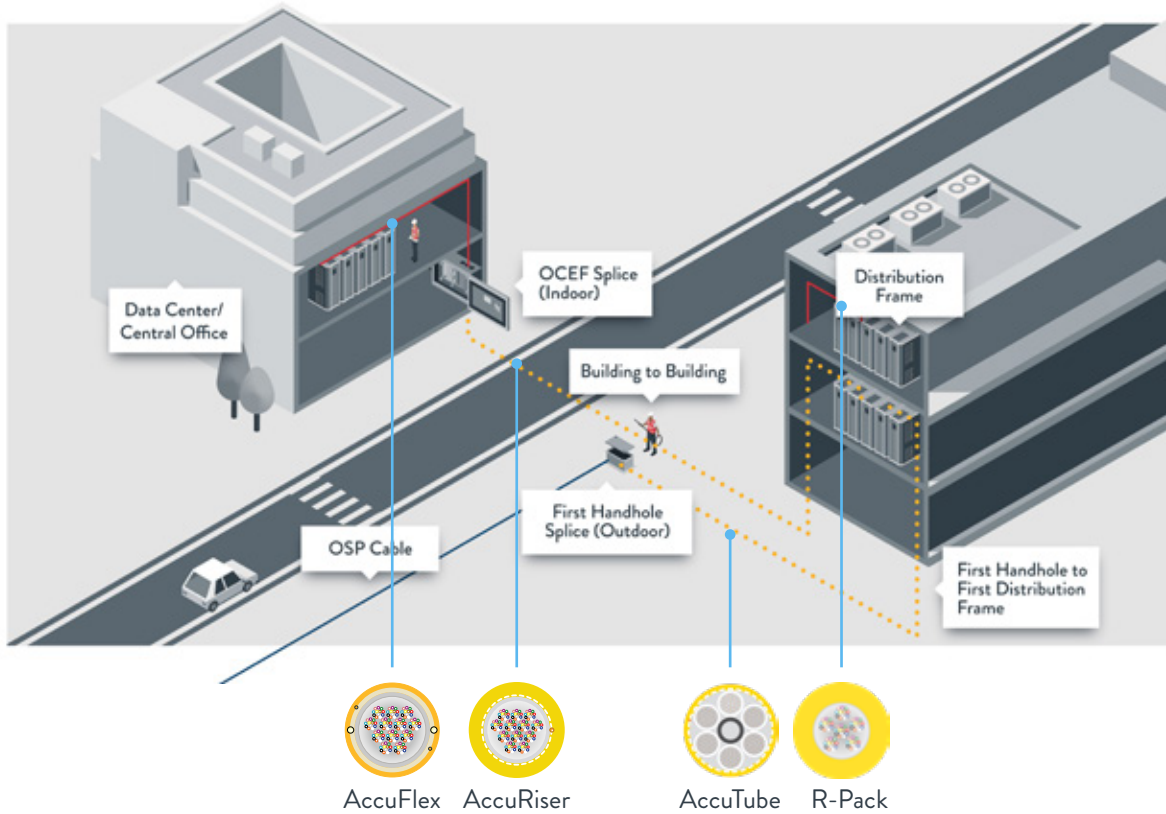

ROLLABLE RIBBON CABLE SOLUTIONS GUIDE

Inside Plant and Indoor/Outdoor

WHAT IS ROLLABLE RIBBON?

Rollable ribbon technology is the newest optical fiber ribbon design from OFS.

To form these ribbons, fibers are partially bonded to each other at intermittent points.

- Plenum rated for flexible deployment options into air-handling spaces
- Fiber Count: 12-288
- For use within buildings, not outdoor rated

R-PACK ROLLABLE RIBBON BACKBONE CABLE

Compact, Lightweight Cable Rated for Horizontal Backbone Applications

HIGHLIGHTS

- Backbone distribution cable
- Available in either OFNP or a Dual Rated LSZH Jacket
- Route in backbone applications like ladder racking
- Plenum available in 12-72 Fiber; Dual Rated Riser/LSZH available in 12-144 Fiber
- CPR Rated \geq Euroclass Cca
- Indoor/outdoor rated for short runs, building to building or first handhole