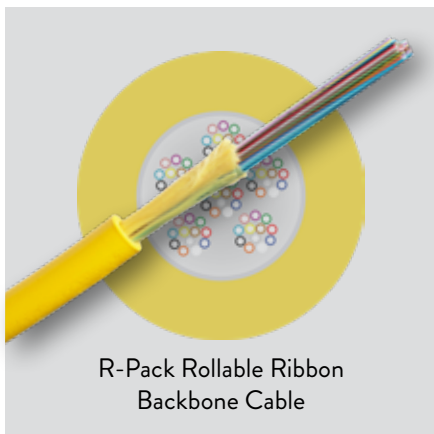

ROLLABLE RIBBON CABLE SOLUTIONS GUIDE

Inside Plant and Indoor/Outdoor

WHAT IS ROLLABLE RIBBON?

Rollable ribbon technology is the newest optical fiber ribbon design from OFS.

To form these ribbons, fibers are partially bonded to each other at intermittent points.

Rollable ribbons combine ribbon mass fusion splicing speeds with the density of loose tubes, giving the best of both technologies.

AccuFLEX Rollable Ribbon Cable

AccuRiser Rollable Ribbon
Indoor/Outdoor Cable

R-Pack Rollable Ribbon
Backbone Cable

AccuTube Rollable Ribbon
Indoor/Outdoor Building Cable

WHY ROLLABLE RIBBON?

Maximizes Duct Utilization

Smaller, Lighter Weight

Enables Mass Fusion Splicing

Easily Rolled and Routed

- Rollable ribbons are easily spliced with common ribbon splicing equipment
- Uses standard ribbon protection sleeves
- Significant productivity improvement versus single fiber splicing
- Easier prep due to gel-free construction
- Loss is similar to flat ribbon splicing or other fixed V-Groove splicer results