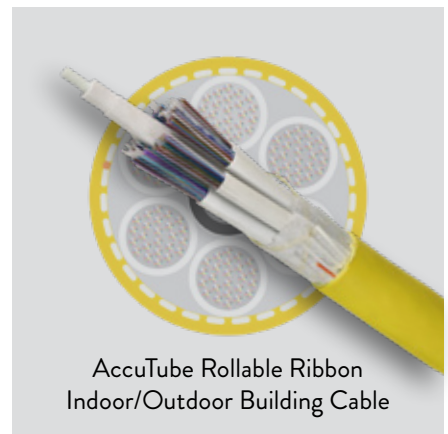

ROLLABLE RIBBON CABLE SOLUTIONS GUIDE

Inside Plant and Indoor/Outdoor

WHAT IS ROLLABLE RIBBON?

Rollable ribbon technology is the newest optical fiber ribbon design from OFS.

To form these ribbons, fibers are partially bonded to each other at intermittent points.

Rollable ribbons combine ribbon mass fusion splicing speeds with the density of loose tubes, giving the best of both technologies.

AccuFLEX Rollable Ribbon Cable

AccuRiser Rollable Ribbon
Indoor/Outdoor Cable

R-Pack Rollable Ribbon
Backbone Cable

AccuTube Rollable Ribbon
Indoor/Outdoor Building Cable

WHY ROLLABLE RIBBON?

Maximizes Duct Utilization

Smaller, Lighter Weight

Enables Mass Fusion Splicing

Easily Rolled and Routed