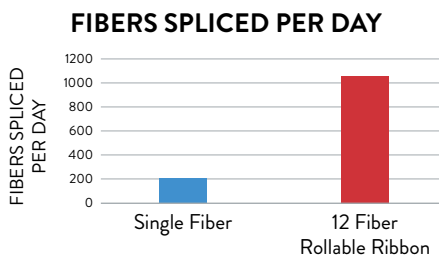

Reduces Prep Time

CABLE TRAY/LADDER RACK APPLICATIONS - 12x8"

More Fibers per Tray

Increased density improves data center space efficiency

Different designs for different applications

SPLICING ROLLABLE RIBBONS

- Rollable ribbons are easily spliced with common ribbon splicing equipment
- Uses standard ribbon protection sleeves
- Significant productivity improvement versus single fiber splicing
- Easier prep due to gel-free construction
- Loss is similar to flat ribbon splicing or other fixed V-Groove splicer results