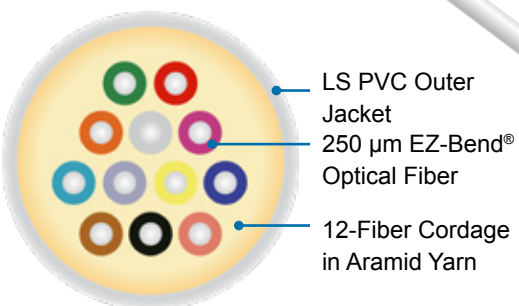

InvisiLight MDU Cord Specifications

	Indoor Only	
Fiber Count	4, 6, 8, 12	16
Cable Outer Diameter - mm (in.)	2.0 (0.08)	2.3 (0.09)
Weight - kg/km (lb/kft)	3.6 (2.4) - 4.9 (3.3)	5.14 (3.45)
Flame Rating (North America)	OFNR/FT-4	OFNR/FT-4
CPR Rating (Europe)	Cca-s2, d0, a3	Cca-s2, d0, a3

DoP Lookup:

www.ofsop-sales.com/cpr

MPHW-XXX-M-R
(XXX = Fiber Count)

** Additional specification information is available for MDU Indoor Cord at:
<https://fiber-optic-catalog.ofsoptics.com/documents/pdf/M-Pack-Interconnect-Cordage-229-web.pdf>