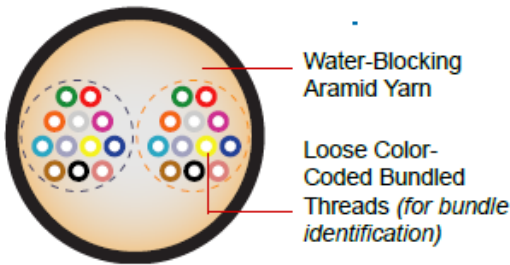

24-Fiber Cable

InvisiLight Facade Cord Specifications

	Indoor/Outdoor	
Fiber Count	12	24
Cable Outer Diameter - mm (in.)	3.0 (0.12)	3.8 (0.15)
Maximum Tensile - N (lb)	222 (50)	222 (50)
Weight - kg/km (lb/kft)	9.2 (6.2)	13.7 (9.2)
Flame Rating (North America)	OFNR/FT-6 (Plenum Version)	OFNR/FT-6 (Plenum Version)
CPR Rating (Europe)	Cca-s1a, d0, a1 (LSZH Version)	B2ca-s1a, d0, a1 (LSZH Version)
DoP Lookup: www.ofsop-sales.com/cpr	MO30-012-B-H	MO38-024-D-H

** Additional specification information is available for Indoor/Outdoor:
<https://fiber-optic-catalog.ofsoptics.com/documents/pdf/M-Pack-Indoor-Outdoor-MDU-Drop-Cable-prem-235-web.pdf>

For additional information please contact your sales representative.

You can also visit our website at www.ofsoptics.com or call 1-888-fiberhelp (1-888-342-3743) USA or 1-770-798-5555 outside the USA.

Copyright © 2022 OFS Fitel, LLC.
All rights reserved, printed in USA.

OFS Marketing Communications
DOC ID: fap-415 Date: 11/22

For a full list of our certifications, visit our website.

InvisiLight and EZ-Bend are registered trademarks of OFS Fitel, LLC.
OFS reserves the right to make changes to the prices and product(s) described in this document at any time without notice. This document is for informational purposes only and is not intended to modify or supplement any OFS warranties or specifications relating to any of its products or services.